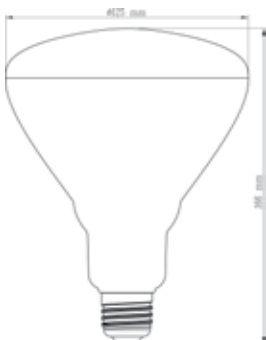

RefLED SylGro IS A PLANT GROWTH LAMP

A plant growth lamp is a lamp that produces the proper balance of blue and red energy needed for plant growth, and has its major output in these two regions. It is designed to provide this energy for plants, and for no other purpose.

MAIN FEATURES

- E27 base / 120-240V
- IP44 rated
- 17W for both spectrum
- Photosynthetic efficacy up to 2.3 $\mu\text{mol/J}$
- 25,000hrs $L_{70}B_{50}$ flux maintenance

Item number	Description	Application	Lamp Wattage (W)	Voltage (V)	Frequency (Hz)	Beam Angle (°)	Photosynthetic Efficacy ($\mu\text{mol/J}$)	Lifetime at Ta 25°C (hrs)
0020963	RefLED SylGro Vegetative	Good balance of red and blue light for the normal growth of any plants	17	120-240	50-60	115	2.3	25,000 $L_{70}B_{50}$
0020964	RefLED SylGro Flowering	Additional far red light to promote flowering of the plants	17	120-240	50-60	115	1.8	25,000 $L_{70}B_{50}$

Spectral Data

RefLED SylGro LED Vegetative

RefLED SylGro LED Flowering

Dimensions (mm)

www.feilosylvania.com

T: F:
Email:

Although every effort has been made to ensure accuracy in the compilation of the technical detail within this publication, specifications and performance data are constantly changing. Current details should therefore be checked with Feilo Sylvania Europe Limited.