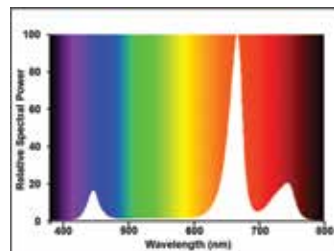

RefLED SylGro IS A PLANT GROWTH LAMP

A plant growth lamp is a lamp that produces the proper balance of blue and red energy needed for plant growth, and has its major output in these two regions. It is designed to provide this energy for plants, and for no other purpose.

MAIN FEATURES

- E27 base / 120-240V
- IP44 rated
- 17W for both spectrum
- Photosynthetic efficacy up to 2.3 $\mu\text{mol/J}$
- 25,000hrs $L_{70}B_{50}$ flux maintenance

Item number	Description	Application	Lamp Wattage (W)	Voltage (V)	Frequency (Hz)	Beam Angle (°)	Photosynthetic Efficacy ($\mu\text{mol/J}$)	Lifetime at Ta 25°C (hrs)
0020963	RefLED SylGro Vegetative	Good balance of red and blue light for the normal growth of any plants	17	120-240	50-60	115	2.3	25,000 $L_{70}B_{50}$
0020964	RefLED SylGro Flowering	Additional far red light to promote flowering of the plants	17	120-240	50-60	115	1.8	25,000 $L_{70}B_{50}$

Spectral Data

RefLED SylGro LED Vegetative

RefLED SylGro LED Flowering

Dimensions (mm)

www.feilosylvania.com

T: F:
Email:

Although every effort has been made to ensure accuracy in the compilation of the technical detail within this publication, specifications and performance data are constantly changing. Current details should therefore be checked with Feilo Sylvania Europe Limited.