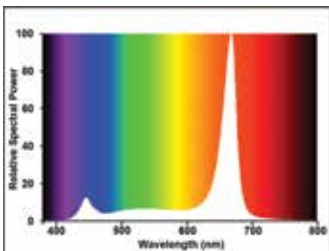

Spectral Data

RefLED SylGro LED Vegetative