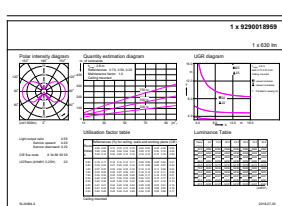

General Uniform Lighting