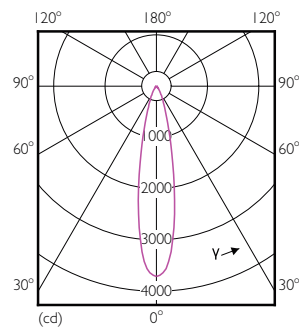

MASTER LEDspot PAR 75W E27 827 25D