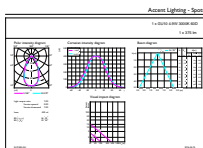

Fotometrische gegevens

MASTER LEDspotMV 35W GU10 930 36D 270lm