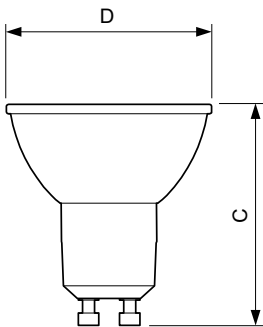

## Maatschets

GU10 230V5.5W-50W360lm40D 4000K GU10 Dim

Product	D	C
MASTER LED ExpertColor 5.5-50W GU10 940 36D	50 mm	54 mm