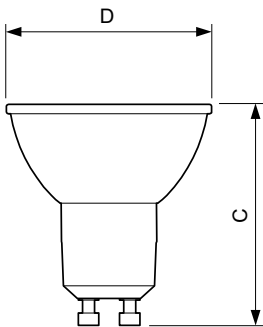

MASTER LEDspot ExpertColor MV

Temperatuur

T-behuizing maximaal (nom.) 80 °C

Regelsystemen en Dimmers

Dimbaar Ja

Goedkeuring en Toepassing

Geschikt voor accentverlichting Yes

Energie-efficiëntielabel (EEL) A+

Energieverbruik kWh/1000 uur 6 kWh

Productgegevens

Volledige productcode 871869670769200

Productnaam voor bestelling MASTER LED ExpertColor 5.5-50W GU10 930 36D

EAN/UPC - Product 8718696707692

Bestelcode 70769200

Local Code MSGU50W93036D

Numerator - Aantal per pak 1

Numerator - Dozen per buitendoos 10

Materiaalnr. (12NC) 929001347402

Netto gewicht (per stuk) 0.038 kg

Maatschets

GU10 230V5.5W-50W350lm40D 3000K GU10 Dim

Product	D	C
MASTER LED ExpertColor 5.5-50W GU10 930 36D	50 mm	54 mm

Fotometrische gegevens