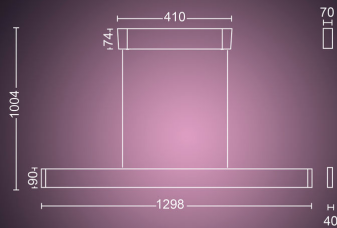

PHILIPS

Ensis pendant light

Hue White and Colour
Ambiance

LED integrated

Instant control via Bluetooth

Control with app or voice*

Add Hue Bridge to unlock more

40903/30/P9