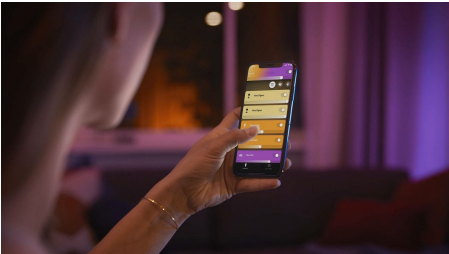

Highlights

Control up to 10 lights with the Bluetooth app

With the Hue Bluetooth app, you can control your Hue smart lights in a single room of your home. Add up to 10 smart lights and control them all with just the touch of a button on your mobile device.