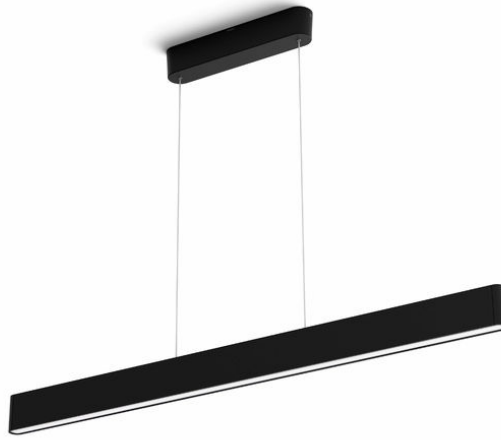

## Easy smart lighting

The Ensis pendant's slim design up and down lights make it easy to combine functional and ambient light. Works as a standalone light or as part of your smart lighting system with the Hue Bridge.