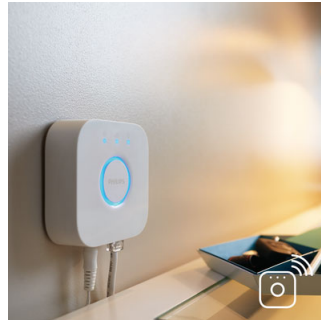

Full control with Hue bridge

Connect your Philips Hue lights with the bridge to unlock the endless possibilities of the system.