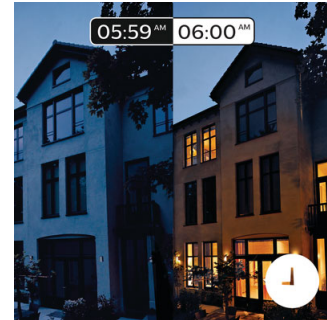

Smart control, home and away

With the Philips Hue iOS and Android apps you can control your lights remotely wherever you are. Check if you have forgotten to switch

3216131P5

your lights off before you left your home, and switch them on if you are working late. Connection with the Philips Hue bridge required for this functionality.

Timers for your convenience

Philips Hue can make it seem like you're home when you're not, using the schedule function in the Philips Hue app. Set the lights to come on at a pre-set time, so the lights are on when you arrive home. You can even set rooms to light up at different times. And of course, you can let the lights turn off gradually in the night, so you never have to worry whether you've left any lights on. Connection with the Philips Hue bridge required for this functionality.