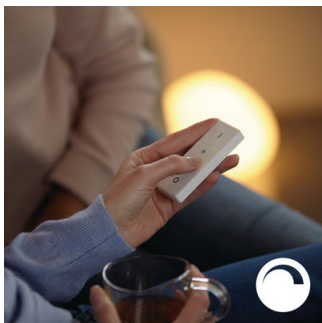

Installation free dimming

Experience guaranteed smooth dimming with Philips Hue. Not too bright. Not too dark. Just right. No need for wires, an electrician or installation