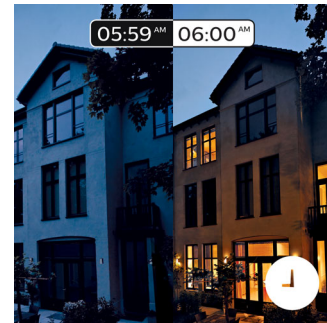

Timers for your convenience

Philips Hue can make it seem like you're home when you're not, using the schedule function in the Philips Hue app. Set the lights to come on at a pre-set time, so the lights are on when you arrive home. You can even set rooms to light up at different times. And of course, you can let the lights turn off gradually in the night, so you never have to worry whether you've left any lights on. Connection with the Philips Hue bridge required for this functionality.