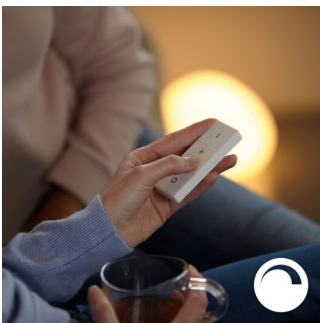

Installation free dimming

Experience guaranteed smooth dimming with Philips Hue. Not too bright. Not too dark. Just right. No need for wires, an electrician or installation