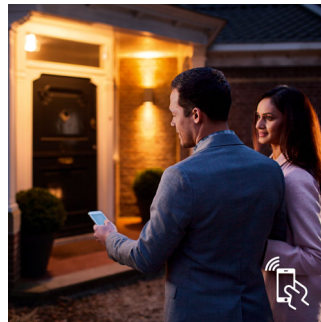

Installation free dimming

Experience guaranteed smooth dimming with Philips Hue. Not too bright. Not too dark. Just right. No need for wires, an electrician or installation

Full control with Hue bridge

Connect your Philips Hue lights with the bridge to unlock the endless possibilities of the system.

Smart control, home and away

With the Philips Hue iOS and Android apps you can control your lights remotely wherever you are. Check if you have forgotten to switch your lights off before you left your home, and switch them on if you are working late. Connection with the Philips Hue bridge required for this functionality.

Control it your way

Connect your Philips Hue lights with the bridge and start discovering the endless possibilities. Control your lights from your

smartphone or tablet via the Philips Hue app, or add switches to your system to activate your lights. Set timers, notifications, alarms, and more for the full Philips Hue experience. Philips Hue even works with Amazon Alexa, Apple HomeKit and Google Home to allow you to control your lights with your voice.