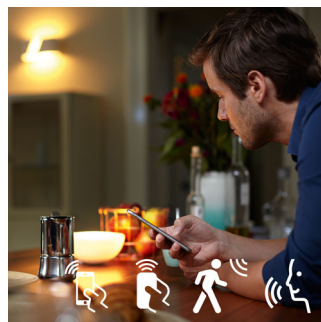

Installation free dimming

Experience guaranteed smooth dimming with Philips Hue. Not too bright. Not too dark. Just right. No need for wires, an electrician or installation

Full control with Hue bridge

Connect your Philips Hue lights with the bridge to unlock the endless possibilities of the system.

Smart control, home and away

With the Philips Hue iOS and Android apps you can control your lights remotely wherever you are. Check if you have forgotten to switch your lights off before you left your home, and switch them on if you are working late. Connection with the Philips Hue bridge required for this functionality.

Control it your way

Connect your Philips Hue lights with the bridge and start discovering the endless possibilities. Control your lights from your

smartphone or tablet via the Philips Hue app, or add switches to your system to activate your lights. Set timers, notifications, alarms, and more for the full Philips Hue experience. Philips Hue even works with Amazon Alexa, Apple HomeKit and Google Home to allow you to control your lights with your voice.