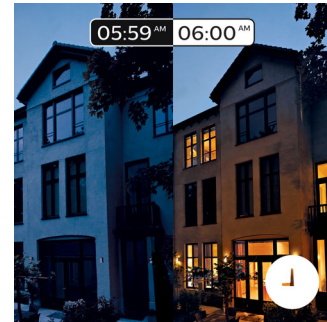

Timers for your convenience

Philips Hue can make it seem like you're home when you're not, using the schedule function in the Philips Hue app. Set the lights to come on at a pre-set time, so the lights are on when you arrive home. You can even set rooms to light up at different times. And of course, you can let the lights turn off gradually in the night, so you never have to worry whether you've left any lights on. Connection with the Philips Hue bridge required for this functionality.