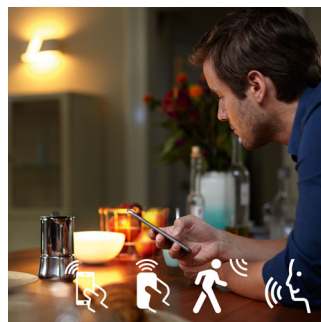

Control it your way

Connect your Philips Hue lights with the bridge and start discovering the endless possibilities. Control your lights from your smartphone or tablet via the Philips Hue app,

4300631P7

or add switches to your system to activate your lights. Set timers, notifications, alarms, and more for the full Philips Hue experience. Philips Hue even works with Amazon Alexa, Apple HomeKit and Google Home to allow you to control your lights with your voice.