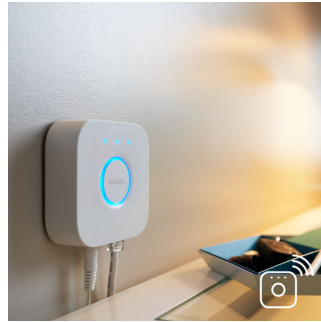

Full control with Hue bridge

Connect your Philips Hue lights with the bridge to unlock the endless possibilities of the system.