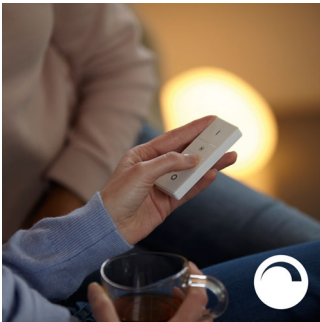

Installation free dimming

Experience guaranteed smooth dimming with Philips Hue. Not too bright. Not too dark. Just right. No need for wires, an electrician or installation