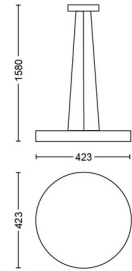

Philips Hue White
ambiance
Being pendant light

Dimmer switch included
LED integrated
White
Smart control with Hue bridge*

40984/31/P7