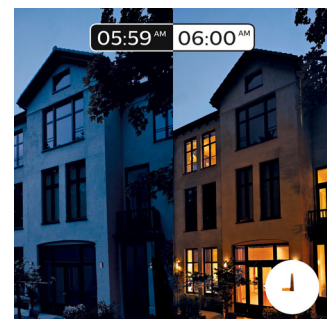

Timers for your convenience

Philips Hue can make it seem like you're home when you're not, using the schedule function in the Philips Hue app. Set the lights to come on at a pre-set time, so the lights are on when you arrive home. You can even set rooms to light up at different times. And of course, you can let the lights turn off gradually in the night, so you never have to worry whether you've left any lights on. Connection with the Philips Hue bridge required for this functionality.