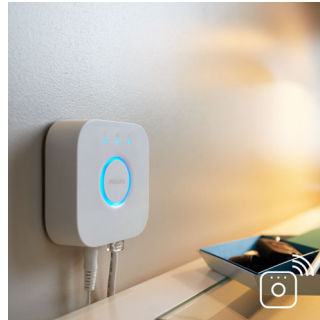

Full control with Hue bridge

Connect your Philips Hue lights with the bridge to unlock the endless possibilities of the system.