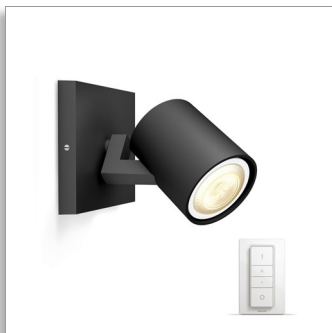

Philips Connected  
Luminaires  
White ambiance Runner  
spotlamp

Spotlamp

53090/30/P7