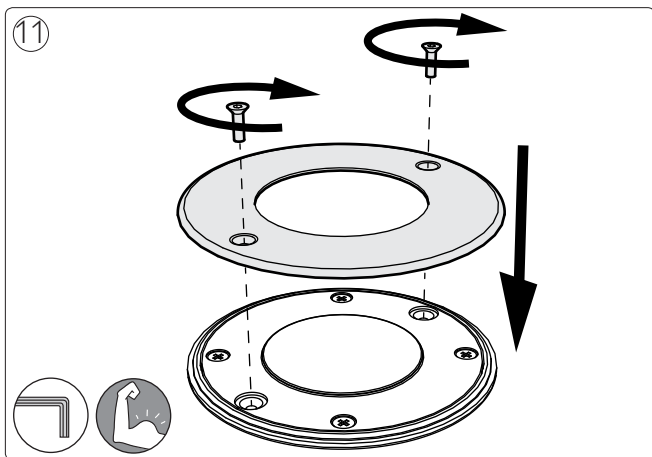

Excl.

3

4

5

Philips Lighting Contact Centre
Int. Business Reply Service
I.B.R.S. / C.C.R.I. Numéro 10461
5600 VB Eindhoven
Pays-Bas / The Netherlands

www.philips.com/homelighting
☎ +800 7445 4775

4404.016.99021
Last update: 19/09/14