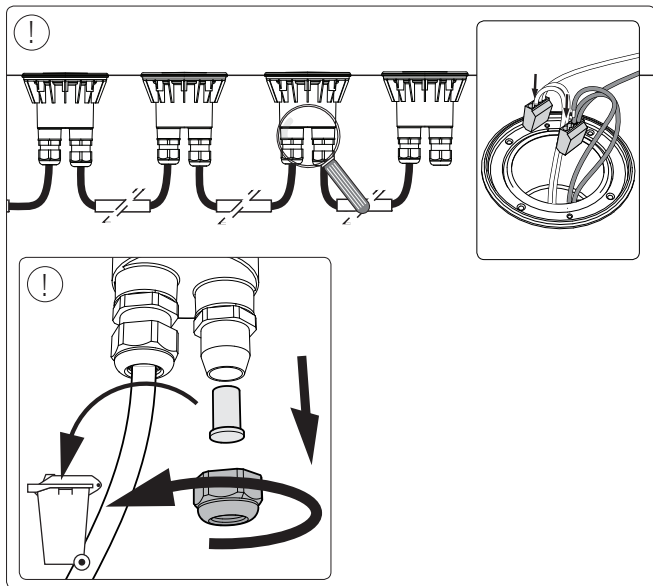

Excl.

3

4

5

Philips Lighting Contact Centre
Int. Business Reply Service
I.B.R.S. / C.C.R.I. Numéro 10461
5600 VB Eindhoven
Pays-Bas / The Netherlands

www.philips.com/homelighting
☎ +800 7445 4775

4404.016.99021
Last update: 19/09/14