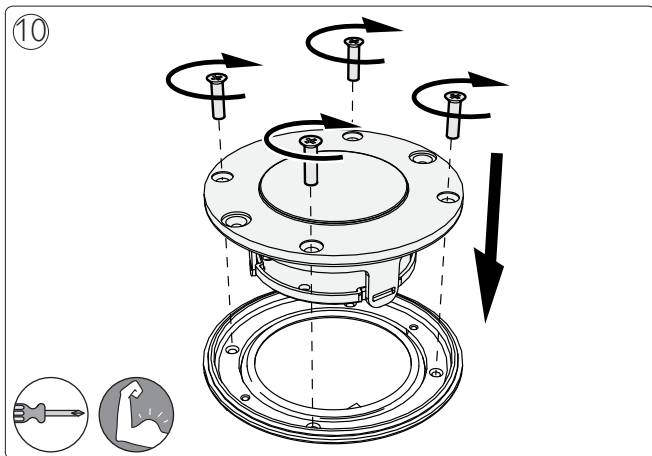

Excl.

3

4

5

Philips Lighting Contact Centre
Int. Business Reply Service
I.B.R.S. / C.C.R.I. Numéro 10461
5600 VB Eindhoven
Pays-Bas / The Netherlands

www.philips.com/homelighting
☎ +800 7445 4775

4404.016.99021
Last update: 19/09/14