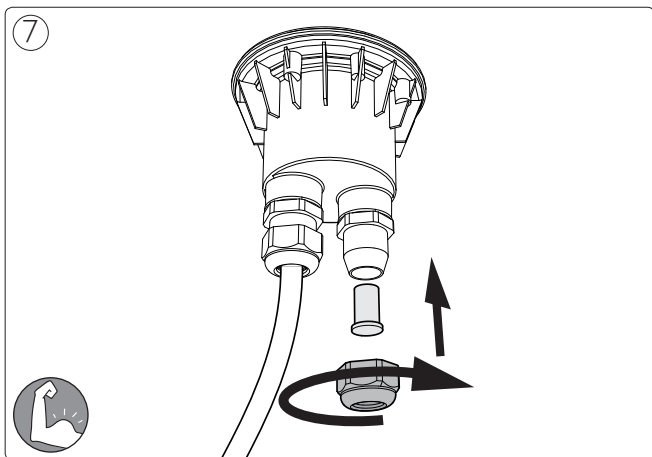

Excl.

3

4

5

Philips Lighting Contact Centre
Int. Business Reply Service
I.B.R.S. / C.C.R.I. Numéro 10461
5600 VB Eindhoven
Pays-Bas / The Netherlands

www.philips.com/homelighting
☎ +800 7445 4775

4404.016.99021
Last update: 19/09/14