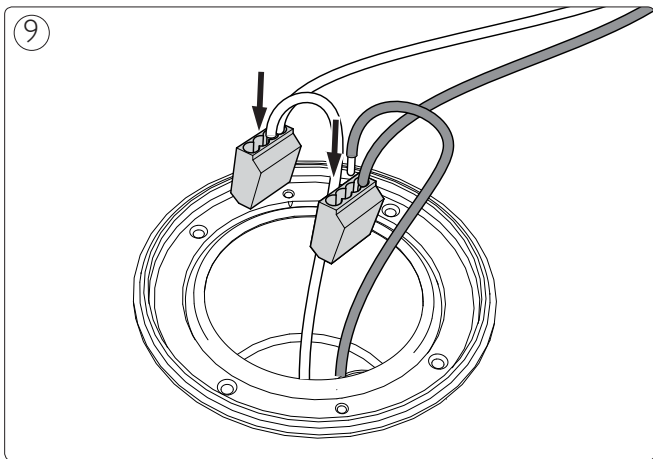

Excl.

3

4

5

Philips Lighting Contact Centre
Int. Business Reply Service
I.B.R.S. / C.C.R.I. Numéro 10461
5600 VB Eindhoven
Pays-Bas / The Netherlands

www.philips.com/homelighting
☎ +800 7445 4775

4404.016.99021
Last update: 19/09/14