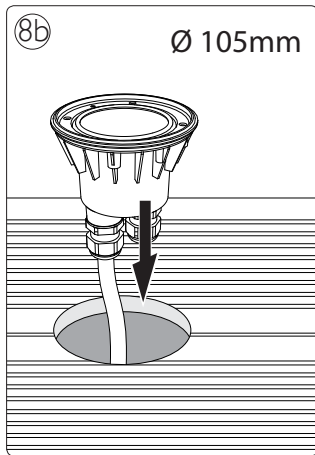

Excl.

3

4

5

Philips Lighting Contact Centre
Int. Business Reply Service
I.B.R.S. / C.C.R.I. Numéro 10461
5600 VB Eindhoven
Pays-Bas / The Netherlands

www.philips.com/homelighting
☎ +800 7445 4775

4404.016.99021
Last update: 19/09/14