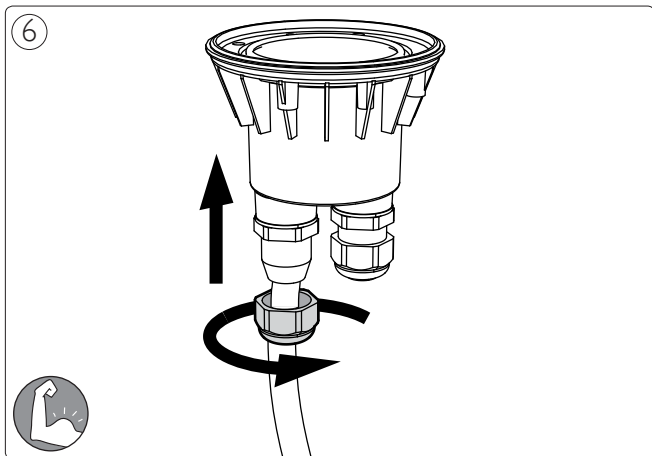

Excl.

3

4

5

Philips Lighting Contact Centre
Int. Business Reply Service
I.B.R.S. / C.C.R.I. Numéro 10461
5600 VB Eindhoven
Pays-Bas / The Netherlands

www.philips.com/homelighting
☎ +800 7445 4775

4404.016.99021
Last update: 19/09/14