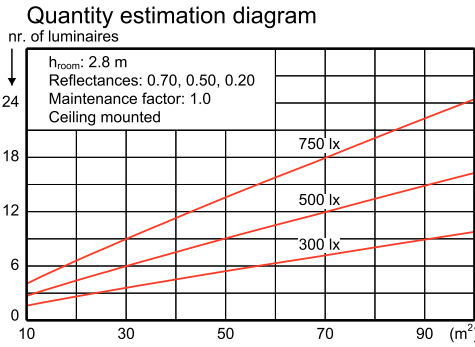

Utilisation factor table

Room Index k	Reflectances for ceiling, walls and working plane (CIE)											
	0.80	0.80	0.70	0.70	0.70	0.70	0.50	0.50	0.30	0.30	0.00	0.00
0.60	0.48	0.46	0.47	0.46	0.45	0.38	0.37	0.32	0.36	0.32	0.30	0.30
0.80	0.59	0.55	0.58	0.56	0.55	0.47	0.46	0.41	0.45	0.41	0.38	0.38
1.00	0.68	0.63	0.66	0.64	0.62	0.55	0.54	0.49	0.53	0.48	0.46	0.46
1.25	0.77	0.70	0.75	0.72	0.69	0.62	0.61	0.56	0.60	0.56	0.53	0.53
1.50	0.83	0.75	0.81	0.77	0.74	0.68	0.67	0.62	0.65	0.61	0.58	0.58
2.00	0.93	0.83	0.90	0.86	0.82	0.76	0.75	0.71	0.73	0.70	0.67	0.67
2.50	0.99	0.88	0.96	0.91	0.86	0.82	0.80	0.76	0.78	0.75	0.72	0.72
3.00	1.04	0.91	1.01	0.95	0.90	0.85	0.83	0.80	0.82	0.79	0.76	0.76
4.00	1.10	0.95	1.06	0.99	0.93	0.90	0.88	0.85	0.86	0.84	0.80	0.80
5.00	1.13	0.97	1.09	1.02	0.96	0.93	0.91	0.88	0.88	0.86	0.83	0.83

Ceiling mounted