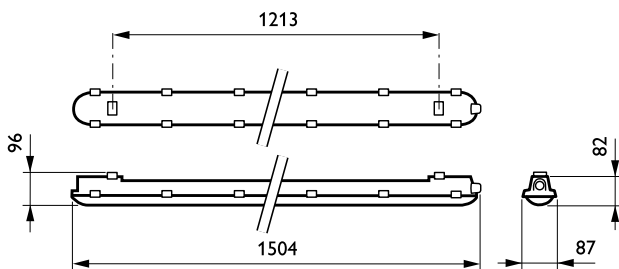

Maatschets

Fotometrische gegevens

WT120C L1500 1xLED34S/840

1 x 3400 lm

Light output ratio 1.00
 Service upward 0.03
 Service downward 0.97
 CIE flux code 48 81 95 97 100
 S/H ratio crosswise max. 1.8
 lengthwise max. 1.7
 UGRcen (4Hx8H, 0.25H) 23
 UTE71-121: 0.97D + 0.03T