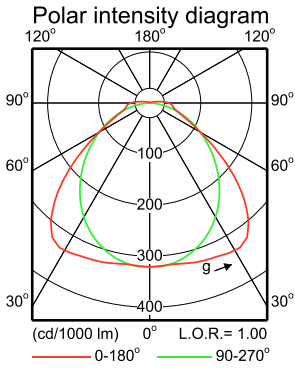

Maatschets

Fotometrische gegevens

WT120C L1500 1xLED34S/840

1 x 3400 lm

Light output ratio 1.00
 Service upward 0.03
 Service downward 0.97
 CIE flux code 48 81 95 97 100
 S/H ratio crosswise max. 1.8
 lengthwise max. 1.7
 UGRcen (4Hx8H, 0.25H) 23
 UTE71-121: 0.97D + 0.03T