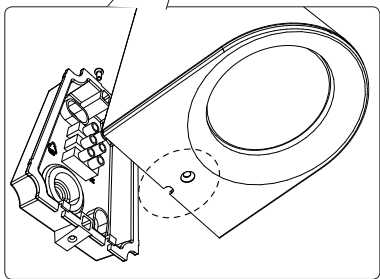

Incl.

6

6

Philips Lighting Contact Centre
Int. Business Reply Service
I.B.R.S. / C.C.R.I. Numéro 10461
5600 VB Eindhoven
Pays-Bas / The Netherlands

www.philips.com/homelighting
☎ +800 7445 4775

4404.016.93621
Last update: 28/06/13