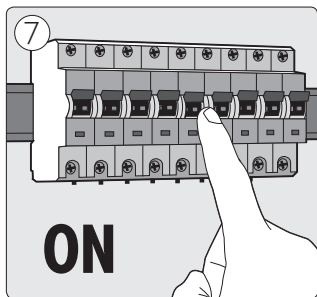

Incl.

6

6

Philips Lighting Contact Centre
Int. Business Reply Service
I.B.R.S. / C.C.R.I. Numéro 10461
5600 VB Eindhoven
Pays-Bas / The Netherlands

www.philips.com/homelighting
☎ +800 7445 4775

4404.016.93621
Last update: 28/06/13