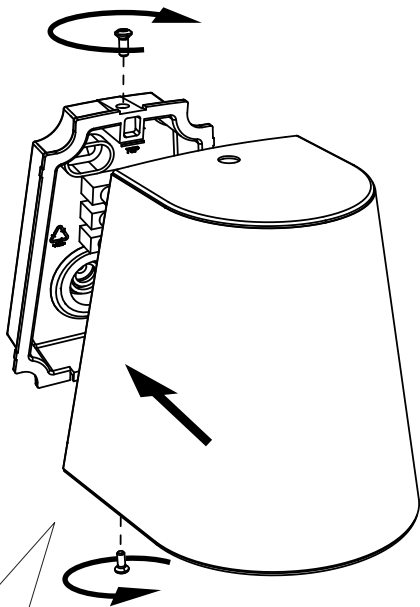

Incl.

6

6

Philips Lighting Contact Centre
Int. Business Reply Service
I.B.R.S. / C.C.R.I. Numéro 10461
5600 VB Eindhoven
Pays-Bas / The Netherlands

www.philips.com/homelighting
☎ +800 7445 4775

4404.016.93621
Last update: 28/06/13