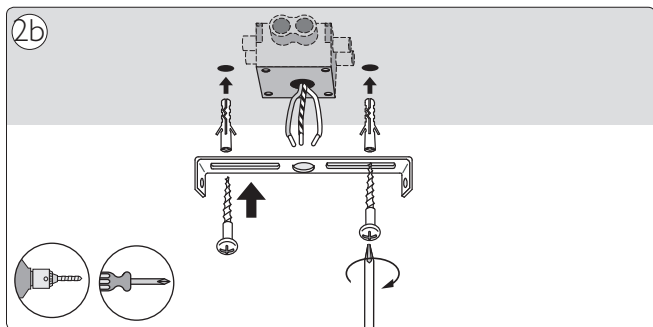

12 x Luxeon Rebel
Powered

Ø 6mm

B

Philips Lighting Contact Centre
Int. Business Reply Service
I.B.R.S. / C.C.R.I. Numéro 10461
5600 VB Eindhoven
Pays-Bas / The Netherlands

www.philips.com/homelighting
☎ +800 7445 4775