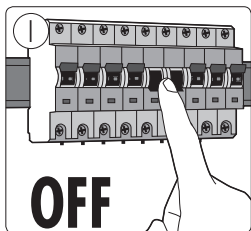

12 x Luxeon Rebel
Powered

Ø 6mm

B

Philips Lighting Contact Centre
Int. Business Reply Service
I.B.R.S. / C.C.R.I. Numéro 10461
5600 VB Eindhoven
Pays-Bas / The Netherlands

www.philips.com/homelighting
☎ +800 7445 4775