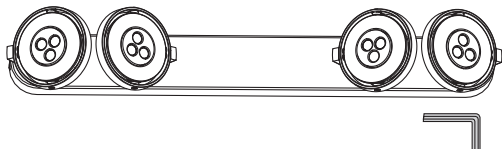

12 x Luxeon Rebel
Powered

Ø 6mm

B

Philips Lighting Contact Centre
Int. Business Reply Service
I.B.R.S. / C.C.R.I. Numéro 10461
5600 VB Eindhoven
Pays-Bas / The Netherlands

www.philips.com/homelighting
☎ +800 7445 4775