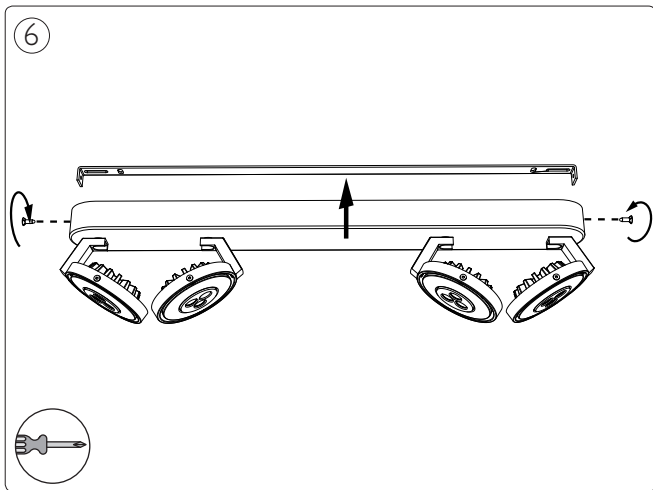

12 x Luxeon Rebel
Powered

Ø 6mm

B

Philips Lighting Contact Centre
Int. Business Reply Service
I.B.R.S. / C.C.R.I. Numéro 10461
5600 VB Eindhoven
Pays-Bas / The Netherlands

www.philips.com/homelighting
☎ +800 7445 4775