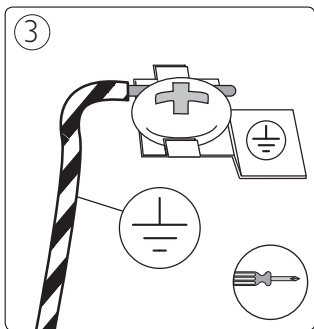

12 x Luxeon Rebel
Powered

Ø 6mm

B

Philips Lighting Contact Centre
Int. Business Reply Service
I.B.R.S. / C.C.R.I. Numéro 10461
5600 VB Eindhoven
Pays-Bas / The Netherlands

www.philips.com/homelighting
☎ +800 7445 4775