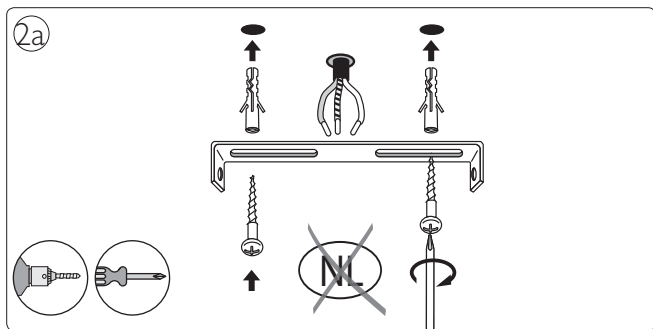

12 x Luxeon Rebel
Powered

Ø 6mm

B

Philips Lighting Contact Centre
Int. Business Reply Service
I.B.R.S. / C.C.R.I. Numéro 10461
5600 VB Eindhoven
Pays-Bas / The Netherlands

www.philips.com/homelighting
☎ +800 7445 4775