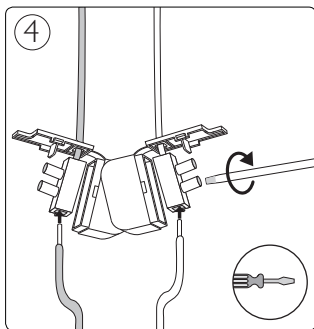

12 x Luxeon Rebel
Powered

Ø 6mm

B

Philips Lighting Contact Centre
Int. Business Reply Service
I.B.R.S. / C.C.R.I. Numéro 10461
5600 VB Eindhoven
Pays-Bas / The Netherlands

www.philips.com/homelighting
☎ +800 7445 4775