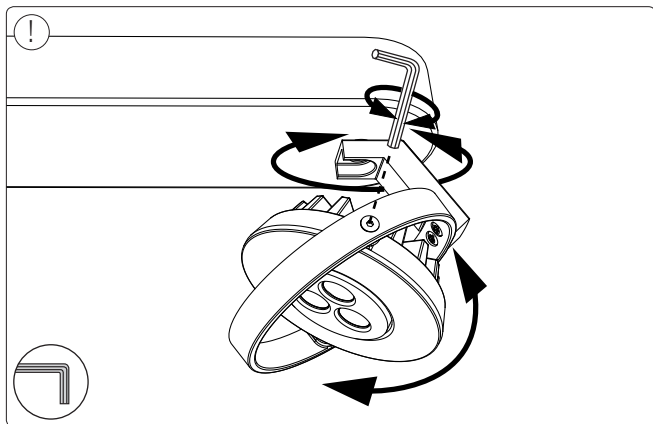

12 x Luxeon Rebel
Powered

Ø 6mm

B

Philips Lighting Contact Centre
Int. Business Reply Service
I.B.R.S. / C.C.R.I. Numéro 10461
5600 VB Eindhoven
Pays-Bas / The Netherlands

www.philips.com/homelighting
☎ +800 7445 4775