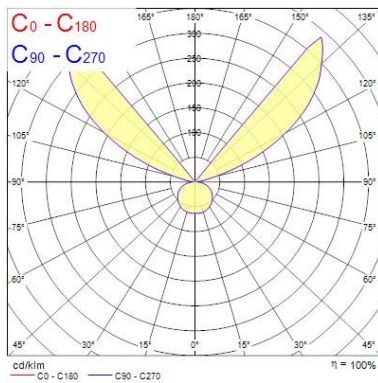

Optical data

Colour temperature (K)	2700
CRI (Ra)	85
Distribution type	Indirect
Luminous flux (lm)	353
Light colour	Amber white
LOR (%)	100

Physical data

Colour	White
Height (mm)	48
IK rating	IK02
IP rating	IP20
Length (mm)	118
Width (mm)	200

Electrical data

Drive current (mA)	500
---------------------------	-----

Lumina

Lumina Blade LED 2700K

3039985

Electrical protection	Class II
Efficacy (Rated) (lm/w)	70.6
Total power consumption (W)	5
Voltage (V)	100-240

PHOTOMETRY

Distance [m]	Cone diameter [m]	E ₀ ^(0°) [lx]	E ₁₀ ^(10°) [lx]	E ₃₀ ^(30°) [lx]
0.5	2.37	67.1*	89	2
1.0	4.73	67.1*	17	1
1.5	7.10	67.1*	8	0
2.0	9.47	67.1*	4	0
2.5	11.84	67.1*	3	0
3.0	14.20	67.1*	2	0

Distance [m] Cone diameter [m] Illuminance [lx]
C0 - C180 (Half beam angle: 134.2°)

TECHNICAL DRAWINGS

3039985 LUMINA Blade LED 2700K White

Lumiance 3039985

This luminaire is compatible with bulbs of the energy classes: