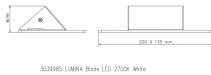

TECHNICAL DRAWINGS

3039985 LUMINA Blade LED 2700K White

Lumiance 3039985

This luminaire is compatible with bulbs of the energy classes:

A++

A+

A

B

C

D

E

}

LED

874/2012