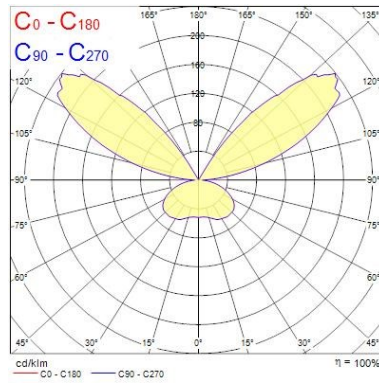

Optical data

Colour temperature (K)	2700
CRI (Ra)	85
Distribution type	Indirect
Luminous flux (lm)	780
Light colour	Amber white
LOR (%)	100

Physical data

Colour	White
Diffuser finish	Opal
Diffuser material	Polycarbonate
Height (mm)	340
IK rating	IK02
IP rating	IP20
Length (mm)	75
Reflector finish	Diffuser (indirect)
Width (mm)	125

Lumina

Lumina Flare LED 2700K

3039984

Electrical data

Drive current (mA)	350
Electrical protection	Class II
Efficacy (Rated) (lm/w)	86.6
Total power consumption (W)	9
Voltage (V)	100-240

PHOTOMETRY

0.5	3.38	E(0°) E(C0)	73.5°	91°	1
1.0	6.75	E(0°) E(C0)	73.5°	24°	0
1.5	10.13	E(0°) E(C0)	73.5°	11°	0
2.0	13.50	E(0°) E(C0)	73.5°	6°	0
2.5	16.88	E(0°) E(C0)	73.5°	4°	0
3.0	20.26	E(0°) E(C0)	73.5°	3°	0

Distance [m] Cone diameter [m] Illuminance [W]

— C0 - C180 (Half beam angle: 147.0°)

TECHNICAL DRAWINGS

Lumiance 3039984

This luminaire is compatible with bulbs of the energy classes:

A++

A+

A