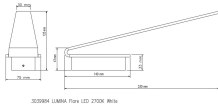

TECHNICAL DRAWINGS

Lumiance 3039984

This luminaire is compatible with bulbs of the energy classes:

A++

A+

A

B

C

D

E

}

L

E

D

874/2012