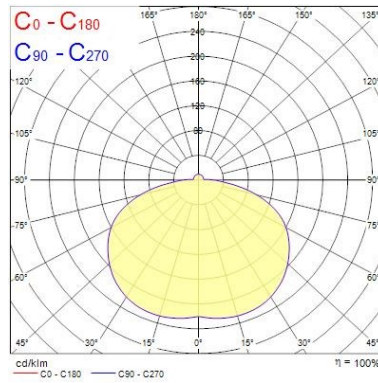

Optical data

Colour temperature (K)	2700
CRI (Ra)	85
Distribution type	Direct / Indirect
Luminous flux (lm)	261
Light colour	Amber white
LOR (%)	100

Physical data

Colour	White
Height (mm)	80
IK rating	IK02
IP rating	IP20
Length (mm)	80
Width (mm)	120

PHOTOMETRY

Distance [m]	Cone diameter [m]	E ₀ ⁽¹⁾ E ₁₀₀ ⁽²⁾	72.4°	240 3
0.5	3.15	E ₀ ⁽¹⁾ E ₁₀₀ ⁽²⁾	72.4°	60 1
1.0	6.30	E ₀ ⁽¹⁾ E ₁₀₀ ⁽²⁾	72.4°	21 0
1.5	9.46	E ₀ ⁽¹⁾ E ₁₀₀ ⁽²⁾	72.4°	16 0
2.0	12.61	E ₀ ⁽¹⁾ E ₁₀₀ ⁽²⁾	72.4°	10 0
2.5	15.76	E ₀ ⁽¹⁾ E ₁₀₀ ⁽²⁾	72.4°	7 0
3.0	18.91	E ₀ ⁽¹⁾ E ₁₀₀ ⁽²⁾	72.4°	5 0

Distance [m] Cone diameter [m] Illuminance [lx]

— C0 - C180 (Half beam angle: 144.8°)

TECHNICAL DRAWINGS

3039981 LUMINA Sync LED 2700K White

Lumina

Lumina Sync LED 2700K

3039981

Lumiance 3039981