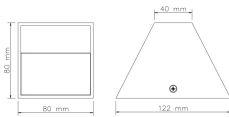

Optical data

Colour temperature (K)	2700
CRI (Ra)	85
Distribution type	Direct / Indirect
Luminous flux (lm)	261
Light colour	Amber white
LOR (%)	100

Physical data

Colour	White
Height (mm)	80
IK rating	IK02
IP rating	IP20
Length (mm)	80
Width (mm)	120

PHOTOMETRY

Distance [m]	Cone diameter [m]	E ₀ ⁽¹⁾ E ₁₀₀ ⁽²⁾	72.4°	240 3
0.5	3.15	E ₀ ⁽¹⁾ E ₁₀₀ ⁽²⁾	72.4°	60 1
1.0	6.30	E ₀ ⁽¹⁾ E ₁₀₀ ⁽²⁾	72.4°	21 0
1.5	9.46	E ₀ ⁽¹⁾ E ₁₀₀ ⁽²⁾	72.4°	16 0
2.0	12.61	E ₀ ⁽¹⁾ E ₁₀₀ ⁽²⁾	72.4°	10 0
2.5	15.76	E ₀ ⁽¹⁾ E ₁₀₀ ⁽²⁾	72.4°	7 0
3.0	18.91	E ₀ ⁽¹⁾ E ₁₀₀ ⁽²⁾	72.4°	5 0

Distance [m] Cone diameter [m] Illuminance [lx]

— C0 - C180 (Half beam angle: 144.8°)

TECHNICAL DRAWINGS

3039981 LUMINA Sync LED 2700K White

Lumina

Lumina Sync LED 2700K

3039981

Lumiance 3039981