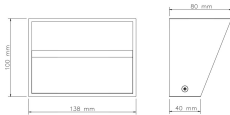

TECHNICAL DRAWINGS

3039980 LUMINA Pulse LED 2700K White

Lumiance 3039980

This luminaire is compatible with bulbs of the energy classes:

A++

A+

A

B

C

D

E

} LED

874/2012