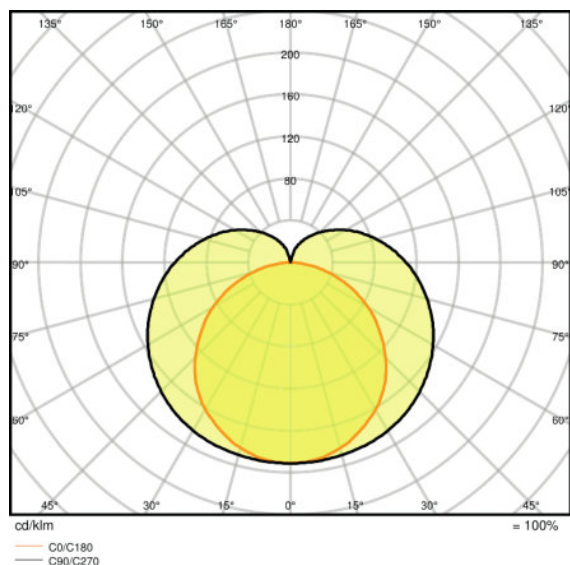

Lichtverdeling

LDC typ polar

TECHNISCHE UITRUSTING

- Alle benodigde accessoires inbegrepen

LOGISTIEKE DATA

Productcode	Productomschrijving	Verpakkingseenheid (stuk per verpakking)	Afmetingen (lengte x breedte x hoogte)	Volume	Gewicht
4058075106178	LN COMP SWITCH 1200 14 W 4000 K	Verzenddoos 25	1418 mm x 223 mm x 180 mm	56.92 dm³	13942,00 g

De genoemde productcodes beschrijven de kleinste hoeveelheid die besteld kan worden. Eén verzendeenheid kan bestaan uit één of meer afzonderlijke producten. Bij het plaatsen van een order enkele of veelvoud van de verpakkingseenheid invoeren.

LITERAATUUR VERWIJZING

Voor garantie zie

- www.benelux.ledvance.com/garantie

DISCLAIMER

Onder voorbehoud van verandering zonder kennisgeving. Fouten en drukfouten voorbehouden. Zorg ervoor dat u de meest recente versie gebruikt.