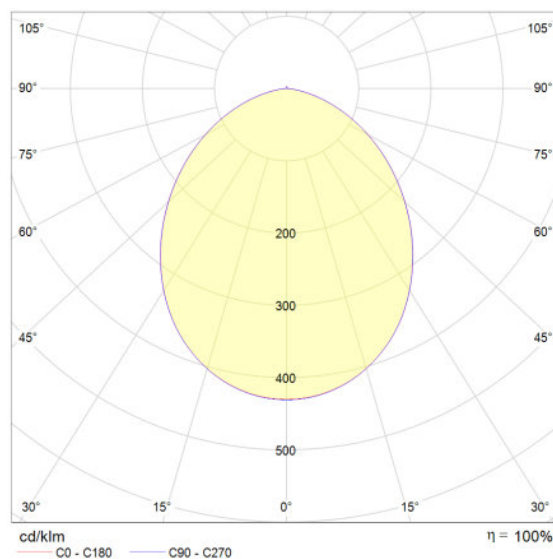

Lichtverdeling

LDC typ cone

LDC typ polar

LOGISTIEKE DATA

Productcode	Productomschrijving	Verpakkingseenheid (stuks per verpakking)	Afmetingen (lengte x breedte x hoogte)	Volume	Gewicht
4058075000001	DOWNLIGHT LED 150 14 W 3000 K WT	Verzenddoos 18	545 mm x 370 mm x 345 mm	69.57 dm³	14181.00 g

De genoemde productcodes beschrijven de kleinste hoeveelheid die besteld kan worden. Eén verzendenheid kan bestaan uit één of meer afzonderlijke producten. Bij het plaatsen van een order enkele of veelvoud van de verpakkingseenheid invoeren.

LITERATUUR VERWIJZING

Voor garantie zie
▶ www.ledvance.nl/garantie

DISCLAIMER

Onder voorbehoud van verandering zonder kennisgeving. Fouten en drukfouten voorbehouden. Zorg ervoor dat u de meest recente versie gebruikt.