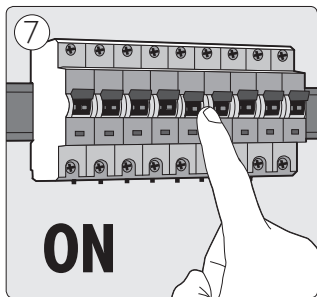

# PHILIPS

Incl.

Excl.

Philips Lighting Contact Centre  
Int. Business Reply Service  
I.B.R.S. / C.C.R.I. Numéro 10461  
5600 VB Eindhoven  
Pays-Bas / The Netherlands

[www.philips.com/homelighting](http://www.philips.com/homelighting)  
☎ +800 7445 4775