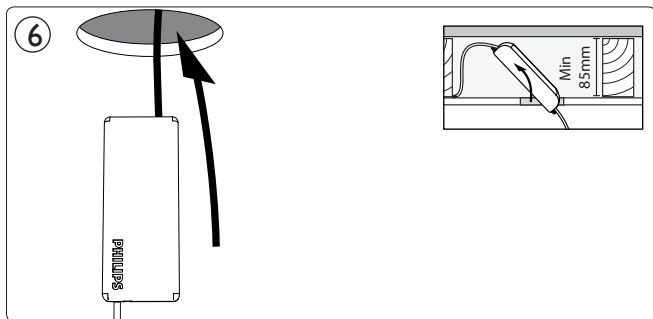

Incl.

1 x Luxeon Rebel
Powered

➔ **B** + **C**

Philips Lighting Contact Centre
Int. Business Reply Service
I.B.R.S. / C.C.R.I. Numéro 10461
5600 VB Eindhoven
Pays-Bas / The Netherlands

www.philips.com/homelighting
☎ +800 7445 4775