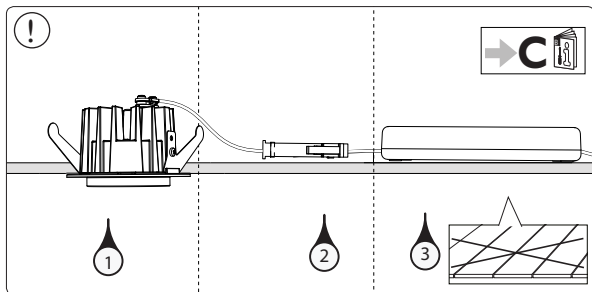

Incl.

1 x Luxeon Rebel
Powered

➔ **B** + **C**

Philips Lighting Contact Centre
Int. Business Reply Service
I.B.R.S. / C.C.R.I. Numéro 10461
5600 VB Eindhoven
Pays-Bas / The Netherlands

www.philips.com/homelighting
☎ +800 7445 4775