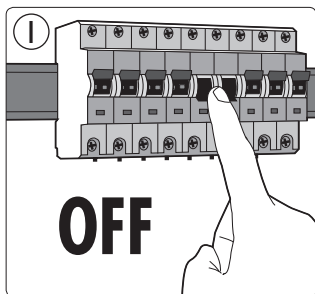

Incl.

1 x Luxeon Rebel
Powered

➔ **B** + **C**

Philips Lighting Contact Centre
Int. Business Reply Service
I.B.R.S. / C.C.R.I. Numéro 10461
5600 VB Eindhoven
Pays-Bas / The Netherlands

www.philips.com/homelighting
☎ +800 7445 4775