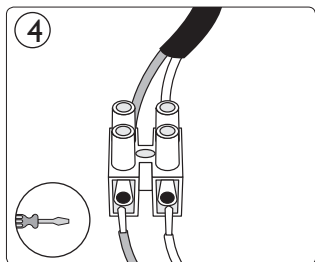

Incl.

1 x Luxeon Rebel
Powered

➔ **B** + **C**

Philips Lighting Contact Centre
Int. Business Reply Service
I.B.R.S. / C.C.R.I. Numéro 10461
5600 VB Eindhoven
Pays-Bas / The Netherlands

www.philips.com/homelighting
☎ +800 7445 4775