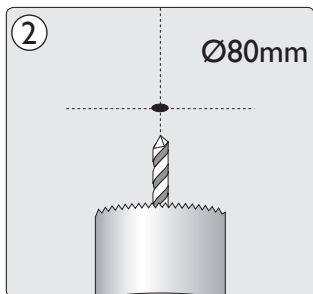

Incl.

1 x Luxeon Rebel
Powered

➔ **B** + **C**

Philips Lighting Contact Centre
Int. Business Reply Service
I.B.R.S. / C.C.R.I. Numéro 10461
5600 VB Eindhoven
Pays-Bas / The Netherlands

www.philips.com/homelighting
☎ +800 7445 4775