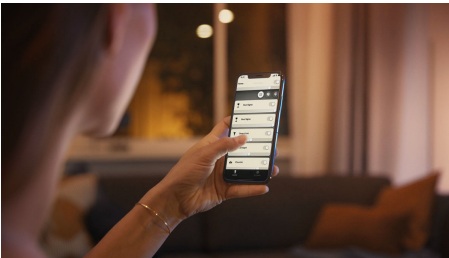

Comfort dimming

- Pair with a wireless dimmer switch for easy wireless control

Easy smart lighting

- Control up to 10 lights with the Bluetooth app
- Control lights with your voice*
- Set the right mood with warm to cool white light
- Get the perfect light recipes for your daily activities
- Unlock full suite of smart light features with Hue Bridge

Highlights

Installation-free dimming

Control your Philips Hue lights directly with the wireless dimmer switch. You can turn the lights on and off, switch between the four different light recipes and dim to the right brightness. Installation is quick, simple and hassle-free. All you have to do is pair the switch with the lamp and place the switch anywhere in your home. It's that easy.

Control up to 10 lights with the Bluetooth app

With the Hue Bluetooth app, you can control your Hue smart lights in a single room of your home. Add up to 10 smart lights and control them all with just the touch of a button on your mobile device.