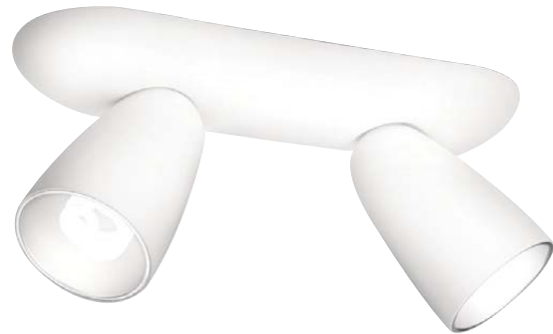

1 120mm → 120mm / 179mm

ST **ALU**

Berlin spotlight ▶

57932 31 81

2x max. **12W** • **E14** • 220-240V •

IP20

1 174mm → 361mm / 124mm

ST **ALU**