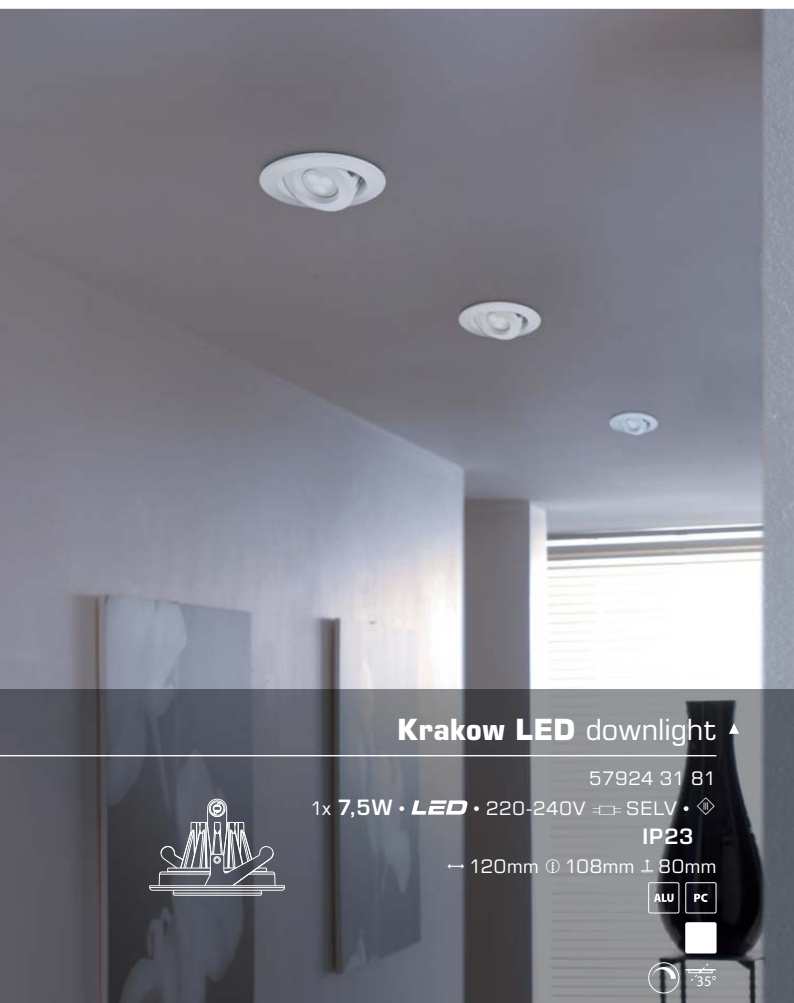

Bologna LED downlight ▶

57987 31 81

1x 7,5W • LED • 220-240V ⇄ SELV • ◆

IP21 ↓

→ 133mm ⌀ 105mm ± 65mm

ALU ST PC

Krakow LED downlight ▲

57924 31 81

1x 7,5W • LED • 220-240V ⇄ SELV • ◆

IP23

→ 120mm ⌀ 108mm ± 80mm

ALU PC