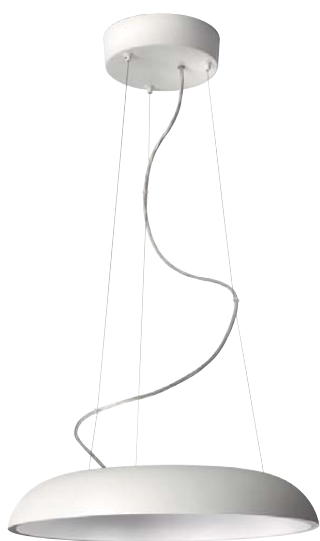

Orleans suspension light ▶

37340 48 81

1x 7,5W • LED • 220-240V ⇒ SELV • Ⓢ

IP20

↑ 1500mm ↔ 300mm ↘ 300mm