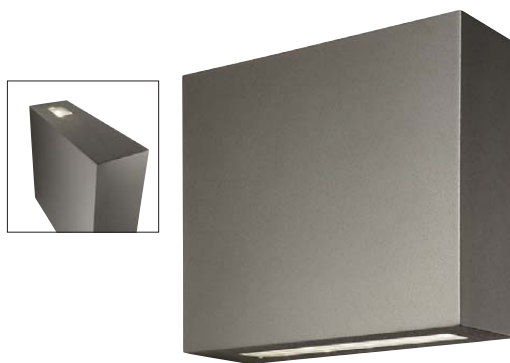

Topaz wall light ▶

16810 93 81
6x **2,5W • LED** • 220-240V ⇄ SELV • Ⓢ
IP44 ▲
1 148mm ↔ 56mm ↙ 164mm
ALU PMMA
■