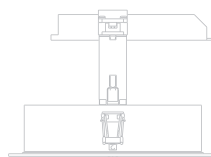

Dublin downlight ▶

59040 31 81

1x max. **50W** • **G53** • 220-240V 12V •

IP23

→ 167mm ⌀ 155mm ± 80mm