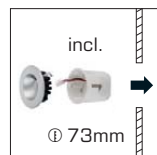

◀ **Hamburg** downlight

57996 31 81

1x **15W • LED** • 220-240V ⇄ SELV • ◆

IP20

→ 216mm ⌀ 200mm ± 72mm

ALU ST PC

Hamburg downlight ▶

57996 48 81

1x **15W • LED** • 220-240V ⇄ SELV • ◆

IP20

→ 216mm ⌀ 200mm ± 72mm

ALU ST PC

◀ **San Remo** recessed wall light

57993 31 81

1x **2,5W • LED** • 220-240V ⇄ SELV • □

IP20

→ 86mm ⌀ 73mm/86mm ± 77mm

ALU PC

San Remo recessed wall light ▶

57993 48 81

1x **2,5W • LED** • 220-240V ⇄ SELV • □

IP20

→ 86mm ⌀ 73mm/86mm ± 77mm

ALU PC