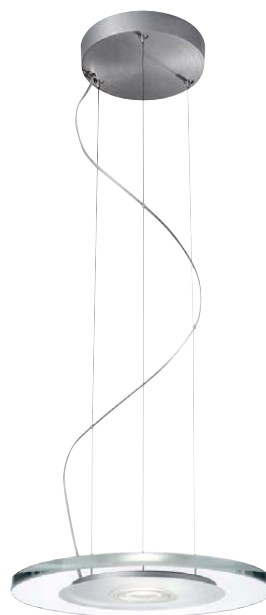

Orleans suspension light ▶

37340 48 81

1x 7,5W • LED • 220-240V ⇒ SELV • Ⓢ

IP20

↑ 1500mm ↔ 300mm ↘ 300mm