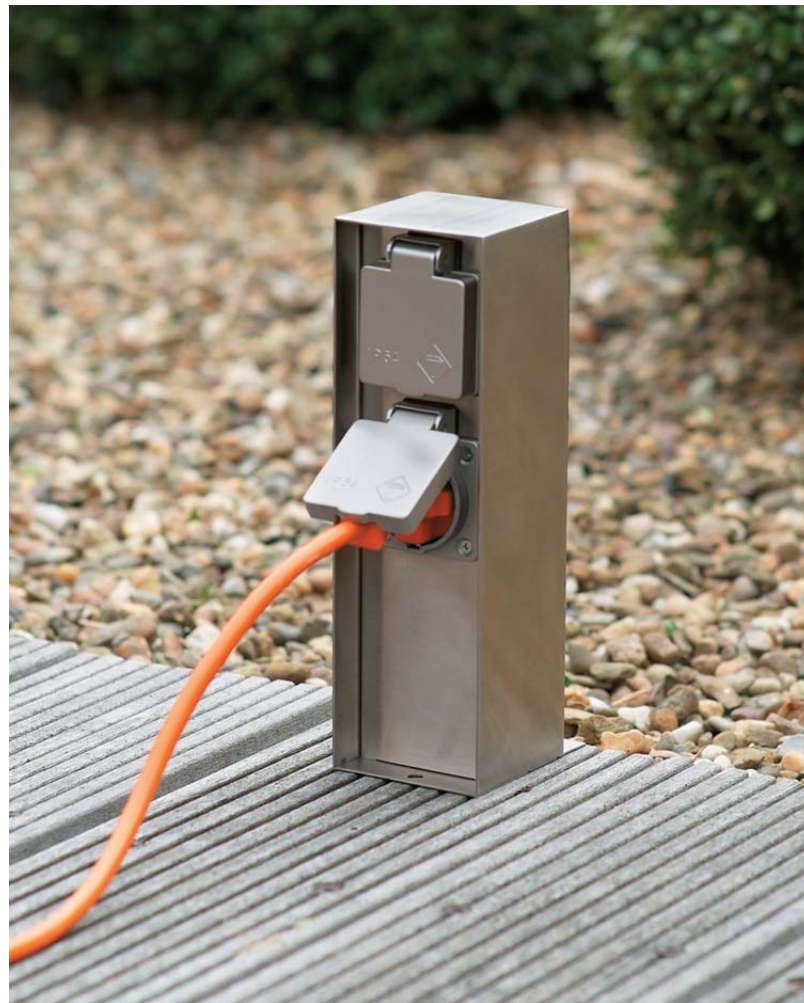

Poznan socket ▼

17108 47 82 CEBEC

2x **16A** • 220-240V • Ⓢ

IP44 ▲

1232mm → 72mm ↙ 88mm

INOX ABS