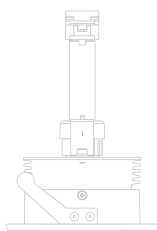

→ 105mm \varnothing 90mm \pm 150mm

◀ Rio downlight

59905 17 81

1x max. **50W** •  **GU10** • 220-240V • 

IP44 

→ 105mm \varnothing 90mm \pm 150mm

Izmir downlight ▶

59590 56 81