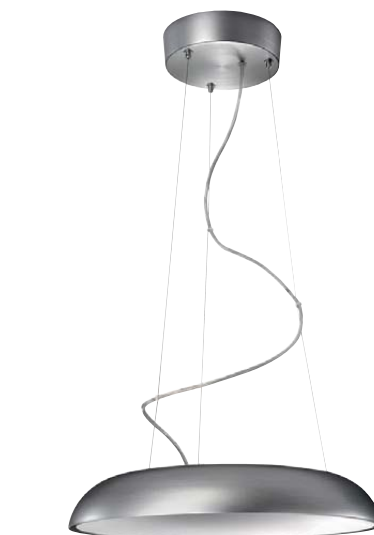

IP20

↑ 1500mm ↔ 300mm ↘ 300mm

◀ Bordeaux suspension light

40233 31 81

1x max. 60W • Ⓢ 2GX13 • 220-240V • Ⓢ

IP20

↑ 1400mm ↔ 434mm ↘ 434mm

Bordeaux suspension light ▶