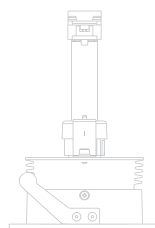

→ 105mm \varnothing 90mm \pm 150mm

◀ Rio downlight

59905 17 81

1x max. **50W** •  **GU10** • 220-240V • 

IP44 

→ 105mm \varnothing 90mm \pm 150mm

Izmir downlight ▶

59590 56 81