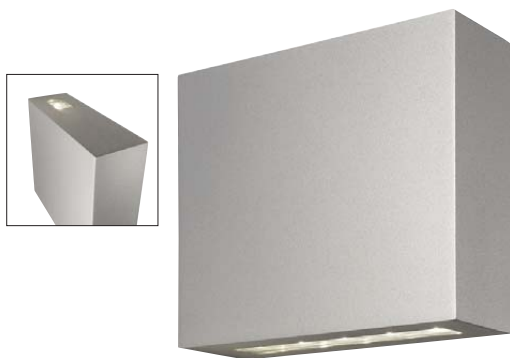

1 82mm ↔ 398mm / 85mm

ALU INOX PC

◀ Ammonite wall light

16808 93 81

2x 7,5W • LED • 220-240V ⇄ SELV • ⊕

IP44 ▲

1 82mm ↔ 398mm / 85mm

ALU PC