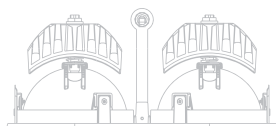

Warsaw LED downlight ▶

57964 48 81

2x 7,5W • LED • 220-240V ⇄ SELV • ◊

IP23

↑ 128mm → 242mm ⌀ 230 x 110mm ± 103mm

ALU PC