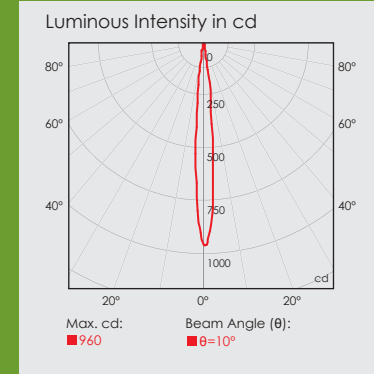

LED GU10 4W **NEW**

GU10 LED Lamp with Spotlight Effect

Available in various light colours and colour temperatures, this **LED GU10** lamp offers a whopping lamp life of up to 20,000 hours using only 4 watt of electricity. With its ability to provide spotlight effect, this lamp provides augmented illumination on items that require extra attention. Thanks to brilliant heat sink capabilities, the GU10 LED lamp runs at cooler temperatures making them ideal for a variety of applications.

Product Features:

- Replaces halogen lamps
- Delivers spot beam angle 10°
- Generates less heat and no UV
- Offers significant energy savings
- 20,000 hours lamp life
- Available colour temperatures: 3000K, 4500K, 6400K

MEGAMAN®
spaarlampen
www.megaman.nl

20,000 hours lamp life
GU10 lamp base

Specification*

Model No.	MM01930 / MM01931 / MM01932
W	4
	GU10
	20000
Min. Lumen Intensity [cd]	960#
	10°#
	-10°C to +45°C
	50
	76
	61

* Preliminary data
* Measurements based on 3000K

LR0504

Halogen

Also available in other colour temperature and light colours with variation in lumen intensity.

Kies voor maximale besparing en optimale kwaliteit.
Vraag naar de **groene** ring