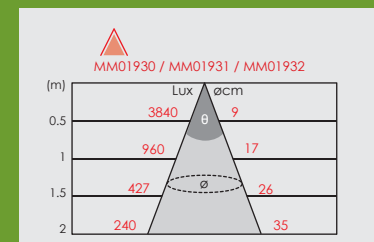

MEGAMAN®
spaarlampen
www.megaman.nl

20,000 hours lamp life
GU10 lamp base

Specification*

Model No.	MM01930 / MM01931 / MM01932
W	4
	GU10
	20000
Min. Lumen Intensity [cd]	960#
	10°#
	-10°C to +45°C
	50
	76
	61

* Preliminary data
* Measurements based on 3000K

LR0504

Halogen

Also available in other colour temperature and light colours with variation in lumen intensity.

Kies voor maximale besparing en optimale kwaliteit.
Vraag naar de **groene** ring