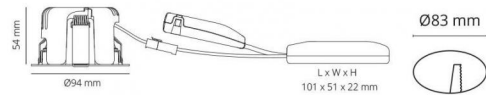

Junistar IsoSafe TW LEDDim Black

Article code: **5046 912244**
EAN: 7021989122449

Light technic

Version: TW LEDDim
Type of light source: LED (not exchangeable)
Wattage: 8,5W
System wattage: 8.5W
Luminous flux: 500lm (@ 6500K)
Efficacy: 59 lm/W
Voltage: 220-240V
Colour temperature: 2700-6500K
Colour rendering (CRI): Ra>90
MacAdams factor: SDCM: 3
Lifetime: L80/B50>50,000
Light distribution: Direct
Optic: Glass Clear
Beam angle: 42°

Control/Dimming

Type: Trailing edge dimming Tunable White LEDDim

Protection

Luminaire class: Class II SELV
Ingress protection rating: IP44
Ta nominal: Ta=25°C

Energy and approvals

Energy class: A++
Approval: CE

Materials and finish

Housing: Aluminium
Colour: Black (RAL 9004)
Optics: Glass

Mounting/Connection

Mounting: Surface, Indoor
Cable entry: Screwless terminal block

Dimensions (mm)

Height (H): 50
Diameter (D): 94
Cut-out: 83
Ceiling void depth: 48
Weight (brutto/netto): 0.5