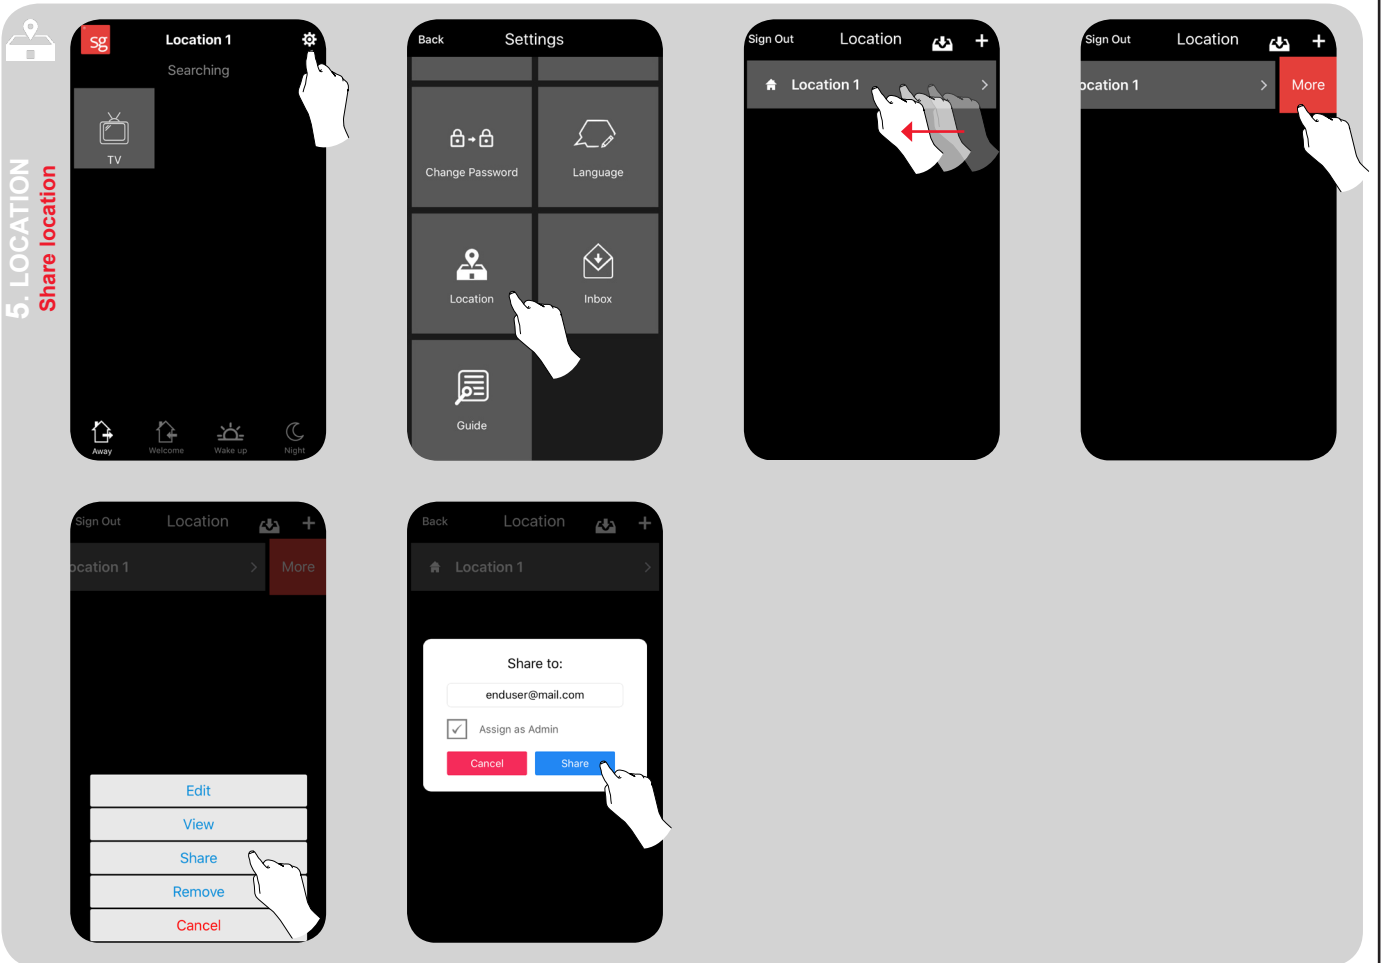

5. LOCATION Share location