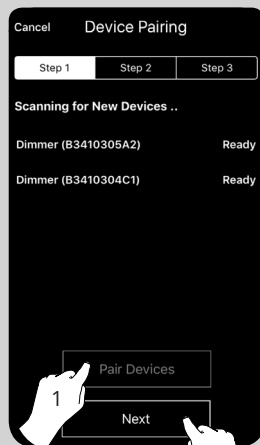

3. MANAGE DEVICE add dimmers