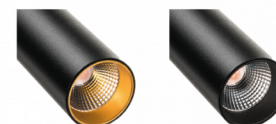

Zip Tube MicroPendant Black

Article code: **5046 320628**
EAN: 7021983206282

Light technic

Version: Pendant
Type of light source: LED (not exchangeable)
Wattage: 7W
System wattage: 7.0W
Luminous flux: 330lm
Efficacy: 48 lm/W
Voltage: 220-240V
Colour temperature: 2700K
Colour rendering (CRI): Ra 98
MacAdams factor: SDCM: 2
Lifetime: L90/B10>50,000
Light distribution: Direct
Optic: Reflector medium
Beam angle: 40°

Control/Dimming

Type: Trailing edge dimming

Protection

Luminaire class: Class II
Ingress protection rating: IP20
Ta nominal: Ta=25°C

Energy and approvals

Energy class: A
Approval: CE

Materials and finish

Housing: Aluminium
Colour: Black (RAL 9004)
Optics: Polycarbonat (PC)

Mounting/Connection

Mounting: Surface, Indoor
Module: Pendant

Dimensions (mm)

Length (L): 204
Width (W): 39
Height (H): 204
Weight (brutto/netto): 0.397

— C0/C180
— C90/C270

7 0 2 1 9 8 3 2 0 6 2 8 2