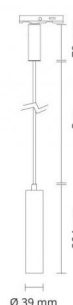

Zip Tube MicroPendant Black

Article code: **5046 320628**
EAN: 7021983206282

Light technic

Version: Pendant
Type of light source: LED (not exchangeable)
Wattage: 7W
System wattage: 7.0W
Luminous flux: 330lm
Efficacy: 48 lm/W
Voltage: 220-240V
Colour temperature: 2700K
Colour rendering (CRI): Ra 98
MacAdams factor: SDCM: 2
Lifetime: L90/B10>50,000
Light distribution: Direct
Optic: Reflector medium
Beam angle: 40°

Control/Dimming

Type: Trailing edge dimming

Protection

Luminaire class: Class II
Ingress protection rating: IP20
Ta nominal: Ta=25°C

Energy and approvals

Energy class: A
Approval: CE

Materials and finish

Housing: Aluminium
Colour: Black (RAL 9004)
Optics: Polycarbonat (PC)

Mounting/Connection

Mounting: Surface, Indoor
Module: Pendant

Dimensions (mm)

Length (L): 204
Width (W): 39
Height (H): 204
Weight (brutto/netto): 0.397

— C0/C180
— C90/C270

7 0 2 1 9 8 3 2 0 6 2 8 2