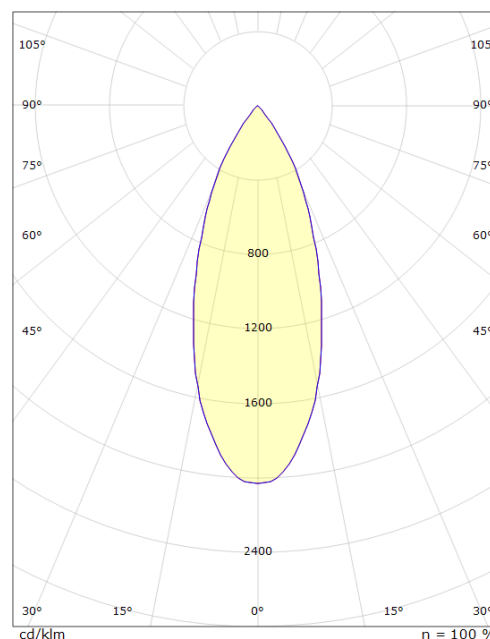

Zip Tube MicroPendant Black

Article code: **5046 320628**
EAN: 7021983206282

Light technic

Version: Pendant
Type of light source: LED (not exchangeable)
Wattage: 7W
System wattage: 7.0W
Luminous flux: 330lm
Efficacy: 48 lm/W
Voltage: 220-240V
Colour temperature: 2700K
Colour rendering (CRI): Ra 98
MacAdams factor: SDCM: 2
Lifetime: L90/B10>50,000
Light distribution: Direct
Optic: Reflector medium
Beam angle: 40°

Mounting/Connection

Mounting: Surface, Indoor
Module: Pendant

Dimensions (mm)

Length (L): 204
Width (W): 39
Height (H): 204
Weight (brutto/netto): 0.397

— C0/C180
— C90/C270

7 0 2 1 9 8 3 2 0 6 2 8 2