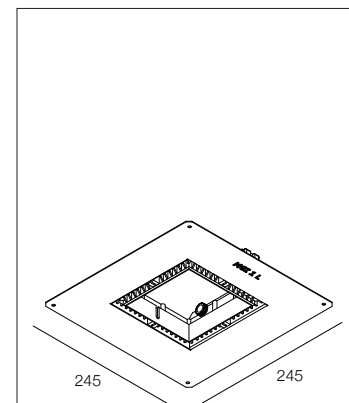

MINIGRID IN MOUNTING KIT LARGE

Minigrid in Mounting Kit Large

Manual/

145 x 145

MINIGRID IN 1 MK L
202 71 95 01L