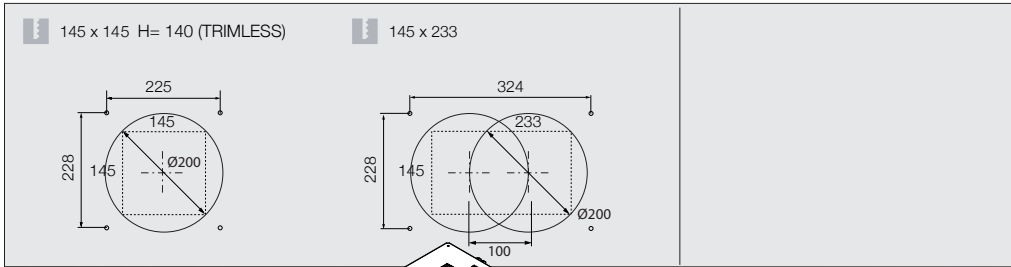

MINIGRID IN MOUNTING KIT LARGE

DELTA LIGHT