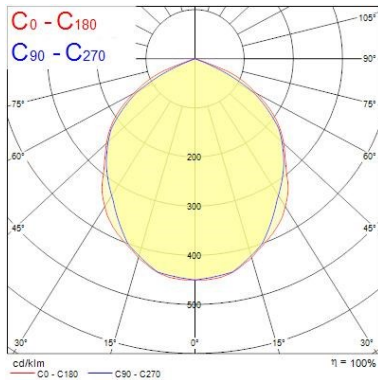

Optical data

Beam angle(°)	100
Colour temperature (K)	3000
CRI (Ra)	80
Distribution type	Direct
Luminous flux (lm)	2100
Light colour	Warm white
LOR (%)	100
Colour consistency (SDCM)	6 step

Physical data

Colour	Black
Diffuser material	Glass
Height (mm)	151.3
IK rating	IK07
IP rating	IP65
Lamp included	Integrated
Length (mm)	59.5
Reflector finish	Clear
Vertical tilt (°)	90
Width (mm)	180

Start Flood LED

PHOTOMETRY

Distance [m]	Cone diameter [m]	E _{0°} [lx]	E _{10°} [lx]	E _{30°} [lx]	E _{45°} [lx]	E _{60°} [lx]	E _{75°} [lx]	E _{90°} [lx]
0.5	1.17 1.20	4433	49.8°	600	50.2°	879		
1.0	2.35 2.40	1101	49.8°	150	50.2°	145		
1.5	3.52 3.60	489	49.8°	67	50.2°	64		
2.0	4.70 4.80	275	49.8°	38	50.2°	36		
2.5	5.87 6.00	176	49.8°	24	50.2°	23		
3.0	7.05 7.20	122	49.8°	17	50.2°	16		