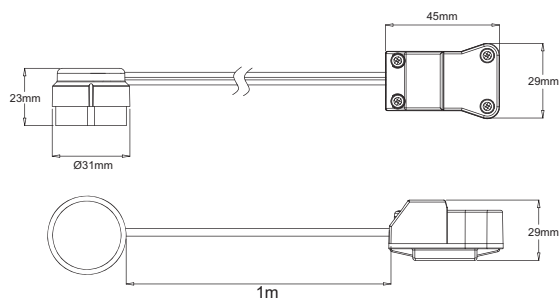

GU10 Lampholder

Lamp-holder for fitting of lamps with GU10 lamp base.

GU10 Lamp Holder Type

Parallel Type Connection

MM00610

Measurements

MM00610

Specifications

Model No.	MM00610
Maximum Wattage (W)	13W
Voltage (V)	250
Connection Type	Parallel
Material	Plastic
Power Cable	H03VVh2-F 2 x 0.75mm ²
Standard Pack	240(10)

Suggestion: