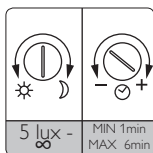

# PHILIPS

Incl.

Philips Lighting Contact Centre  
Int. Business Reply Service  
I.B.R.S. / C.C.R.I. Numéro 10461  
5600 VB Eindhoven  
Pays-Bas / The Netherlands

[www.philips.com/homelighting](http://www.philips.com/homelighting)  
☎ +800 7445 4775