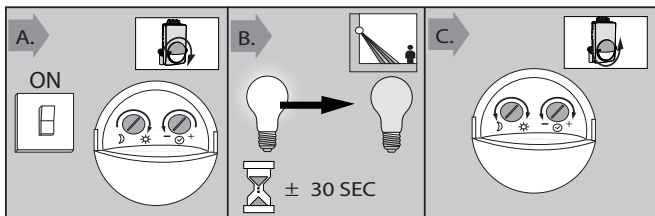

# PHILIPS

Incl.

Philips Lighting Contact Centre  
Int. Business Reply Service  
I.B.R.S. / C.C.R.I. Numéro 10461  
5600 VB Eindhoven  
Pays-Bas / The Netherlands

[www.philips.com/homelighting](http://www.philips.com/homelighting)  
☎ +800 7445 4775